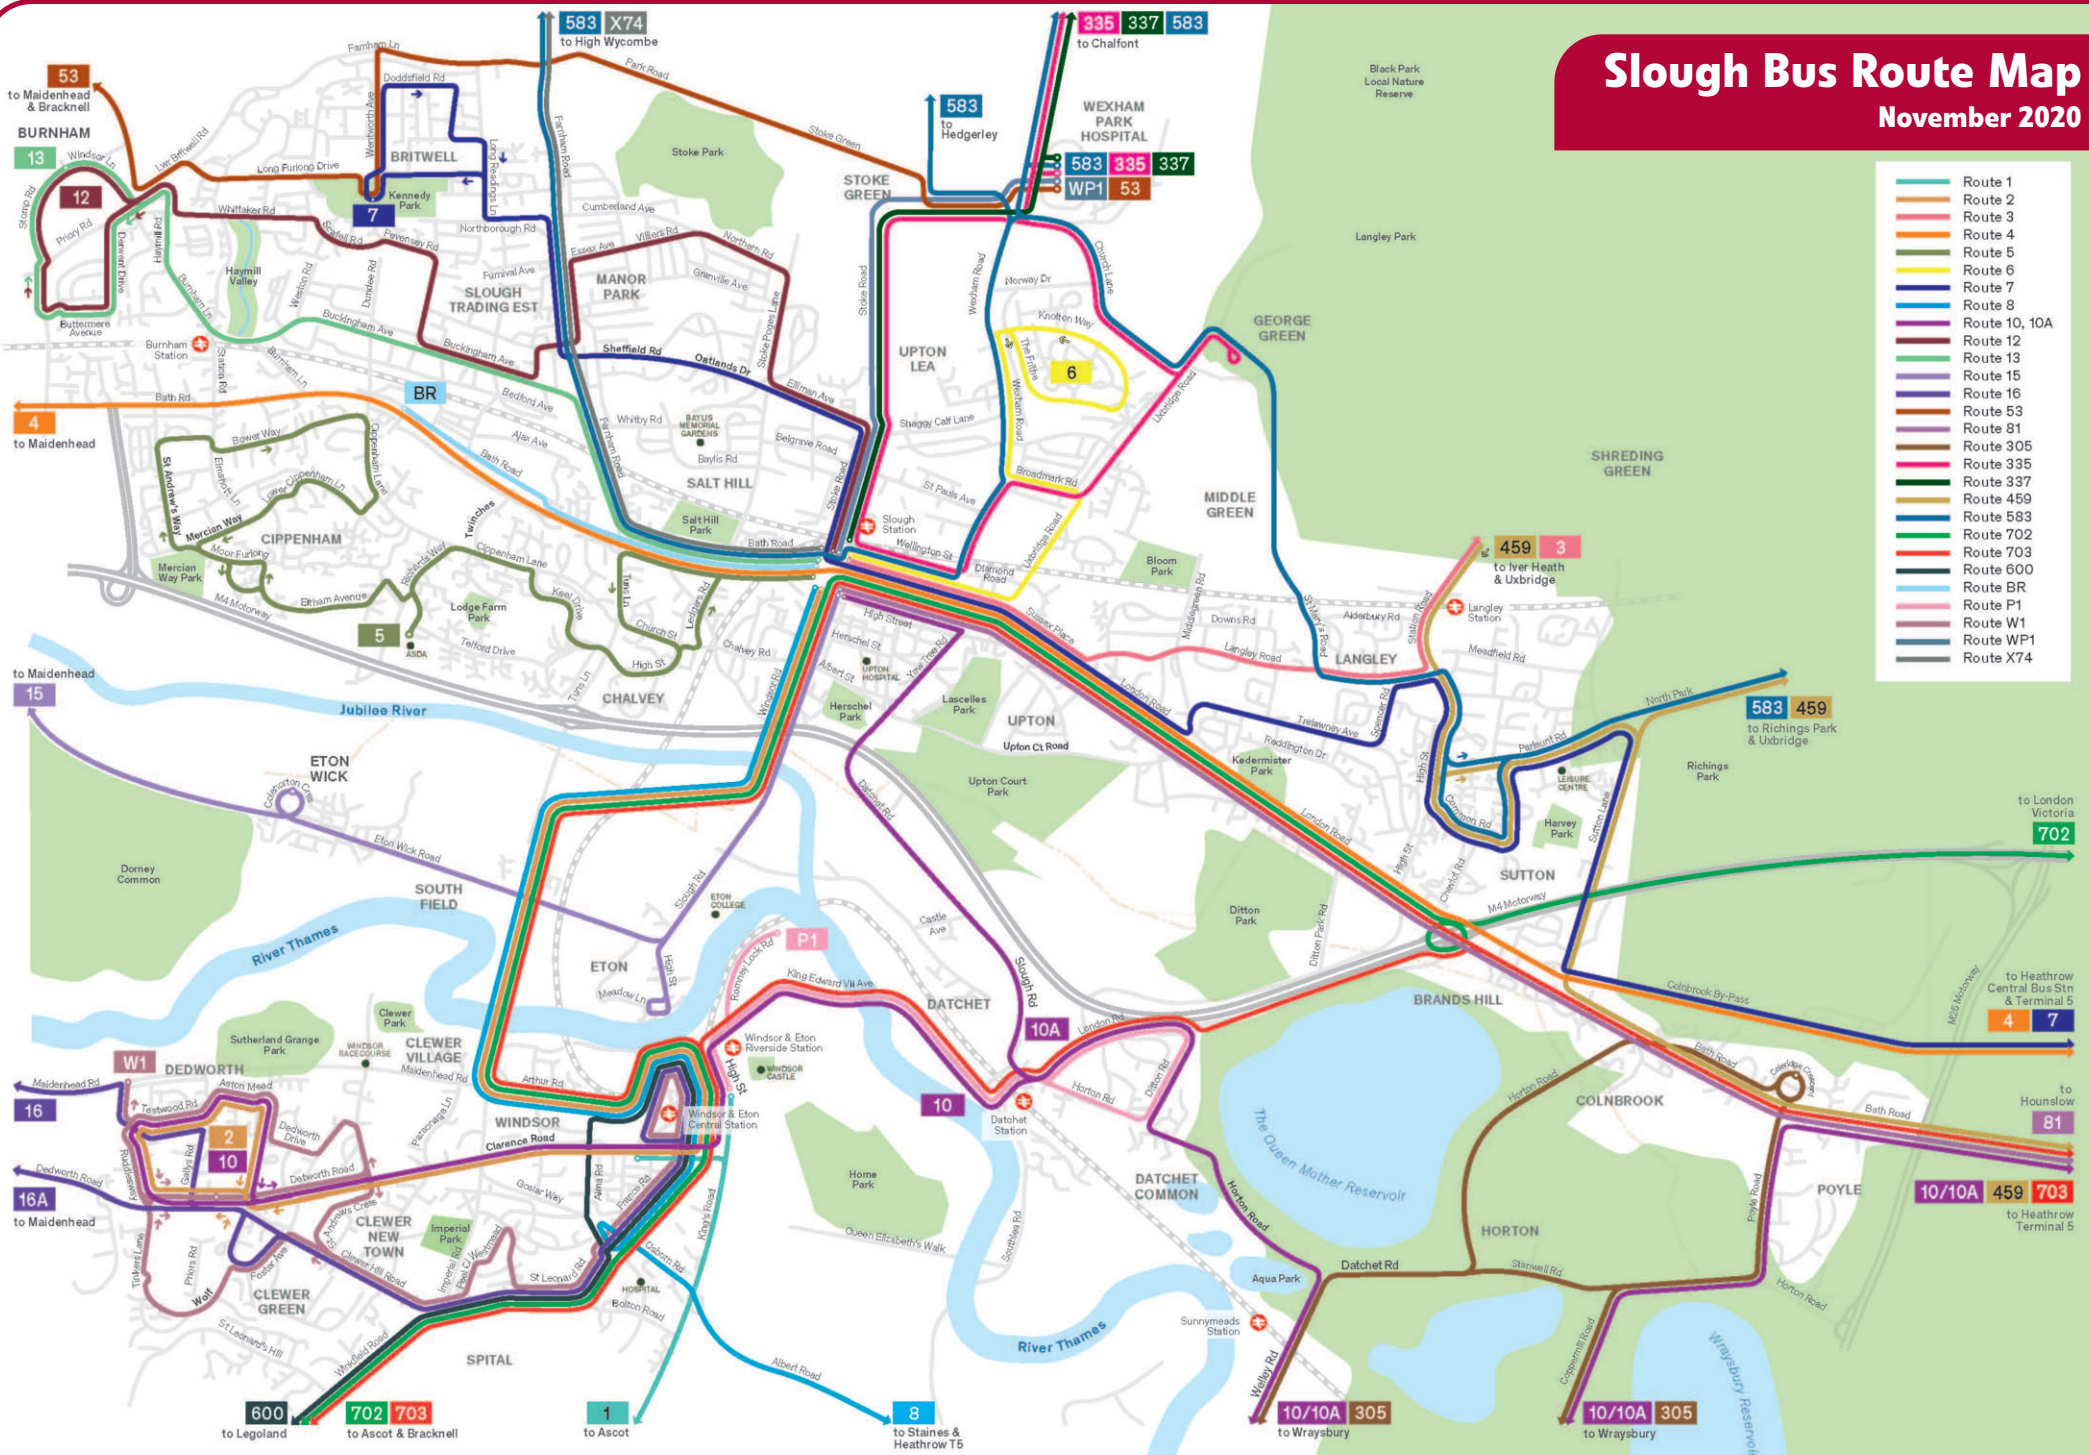

Slough bus map and bus station guide

November 2020

Slough Bus Route Map

November 2020

- Route 1
- Route 2
- Route 3
- Route 4
- Route 5
- Route 6
- Route 7
- Route 8
- Route 10, 10A
- Route 12
- Route 13
- Route 15
- Route 16
- Route 53
- Route 81
- Route 305
- Route 335
- Route 337
- Route 459
- Route 583
- Route 702
- Route 703
- Route 600
- Route BR
- Route P1
- Route WP1
- Route X74

Based on the Ordnance Survey map with the permission of the Controller of her Majesty's Stationery Office (C) Crown copyright 2008. Licence no. 100019446

Slough Bus Station

Use yellow areas ONLY to access bus stops

Index to stops

- ① **81** to Hounslow
- ② **3** to Uxbridge
- ③ **15** to Maidenhead
63/68 to Maidenhead
- ④ **4** to Maidenhead
- ⑤ **5** to Cippenham
- ⑥ **X74** to High Wycombe
- ⑦ **2** to Dedworth via Windsor
10A, 10S to Heathrow Terminal 5 via Datchet
- ⑧ **8** to Heathrow, Terminal 5 via Windsor
- ⑨ **337** to Chalfont
- ⑩ **702/703** to Bracknell via Windsor
- BR BR to Bath Road Central
- ⑪ **7** to Britwell
- ⑫ **12** to Burnham
13 to Burnham
- ⑬ **WP1** to Wexham Park Hospital
335 to Chalfont
- A **7** to Heathrow, Terminal 5
- B **4** to Heathrow
6 to Wexham Court
- C **702** to London, Victoria
703 to Heathrow, Terminal 5
- D **583** to Uxbridge
- X **7** to Heathrow, Terminal 5