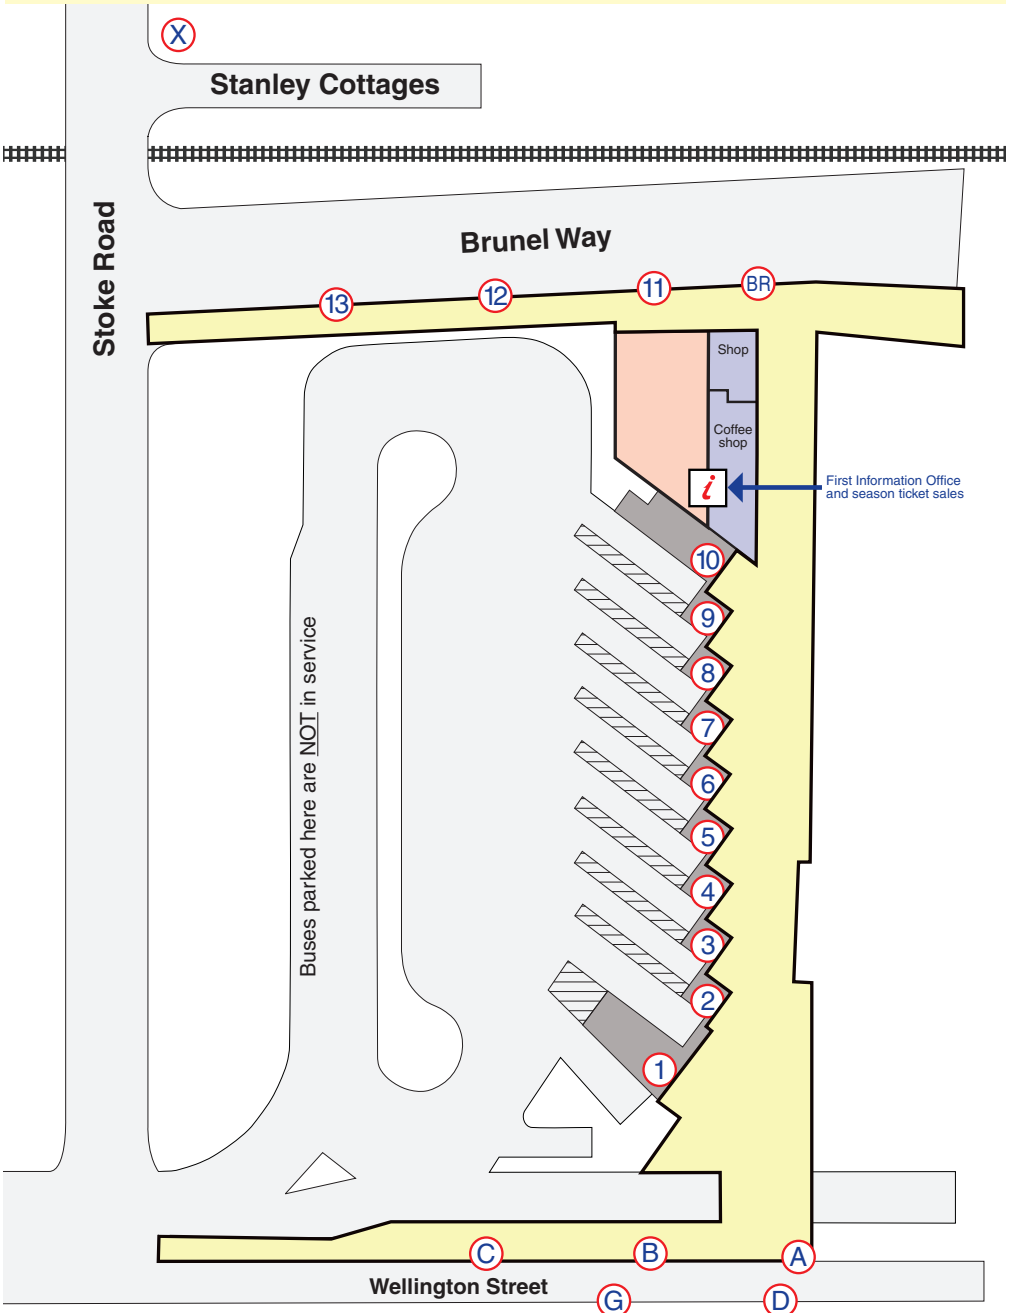

Slough bus map and bus station guide

November 2020

Slough Bus Route Map

November 2020

- Route 1
- Route 2
- Route 3
- Route 4
- Route 5
- Route 6
- Route 7
- Route 8
- Route 10, 10A
- Route 12
- Route 13
- Route 15
- Route 16
- Route 53
- Route 81
- Route 305
- Route 335
- Route 337
- Route 459
- Route 583
- Route 702
- Route 703
- Route 600
- Route BR
- Route P1
- Route WP1
- Route X74

Based on the Ordnance Survey map with the permission of the Controller of her Majesty's Stationery Office (C) Crown copyright 2008. Licence no. 100019446

Slough Bus Station

Use yellow areas ONLY to access bus stops

Index to stops

- ① **81** to Hounslow
- ② **3** to Uxbridge
- ③ **15** to Maidenhead
63/68 to Maidenhead
- ④ **4** to Maidenhead
- ⑤ **5** to Cippenham
- ⑥ **X74** to High Wycombe
- ⑦ **2** to Dedworth via Windsor
10A, 10S to Heathrow Terminal 5 via Datchet
- ⑧ **8** to Heathrow, Terminal 5 via Windsor
- ⑨ **337** to Chalfont
- ⑩ **702/703** to Bracknell via Windsor
- BR BR to Bath Road Central
- ⑪ **7** to Britwell
- ⑫ **12** to Burnham
13 to Burnham
- ⑬ **WP1** to Wexham Park Hospital
335 to Chalfont
- A **7** to Heathrow, Terminal 5
- B **4** to Heathrow
6 to Wexham Court
- C **702** to London, Victoria
703 to Heathrow, Terminal 5
- D **583** to Uxbridge
- X **7** to Heathrow, Terminal 5