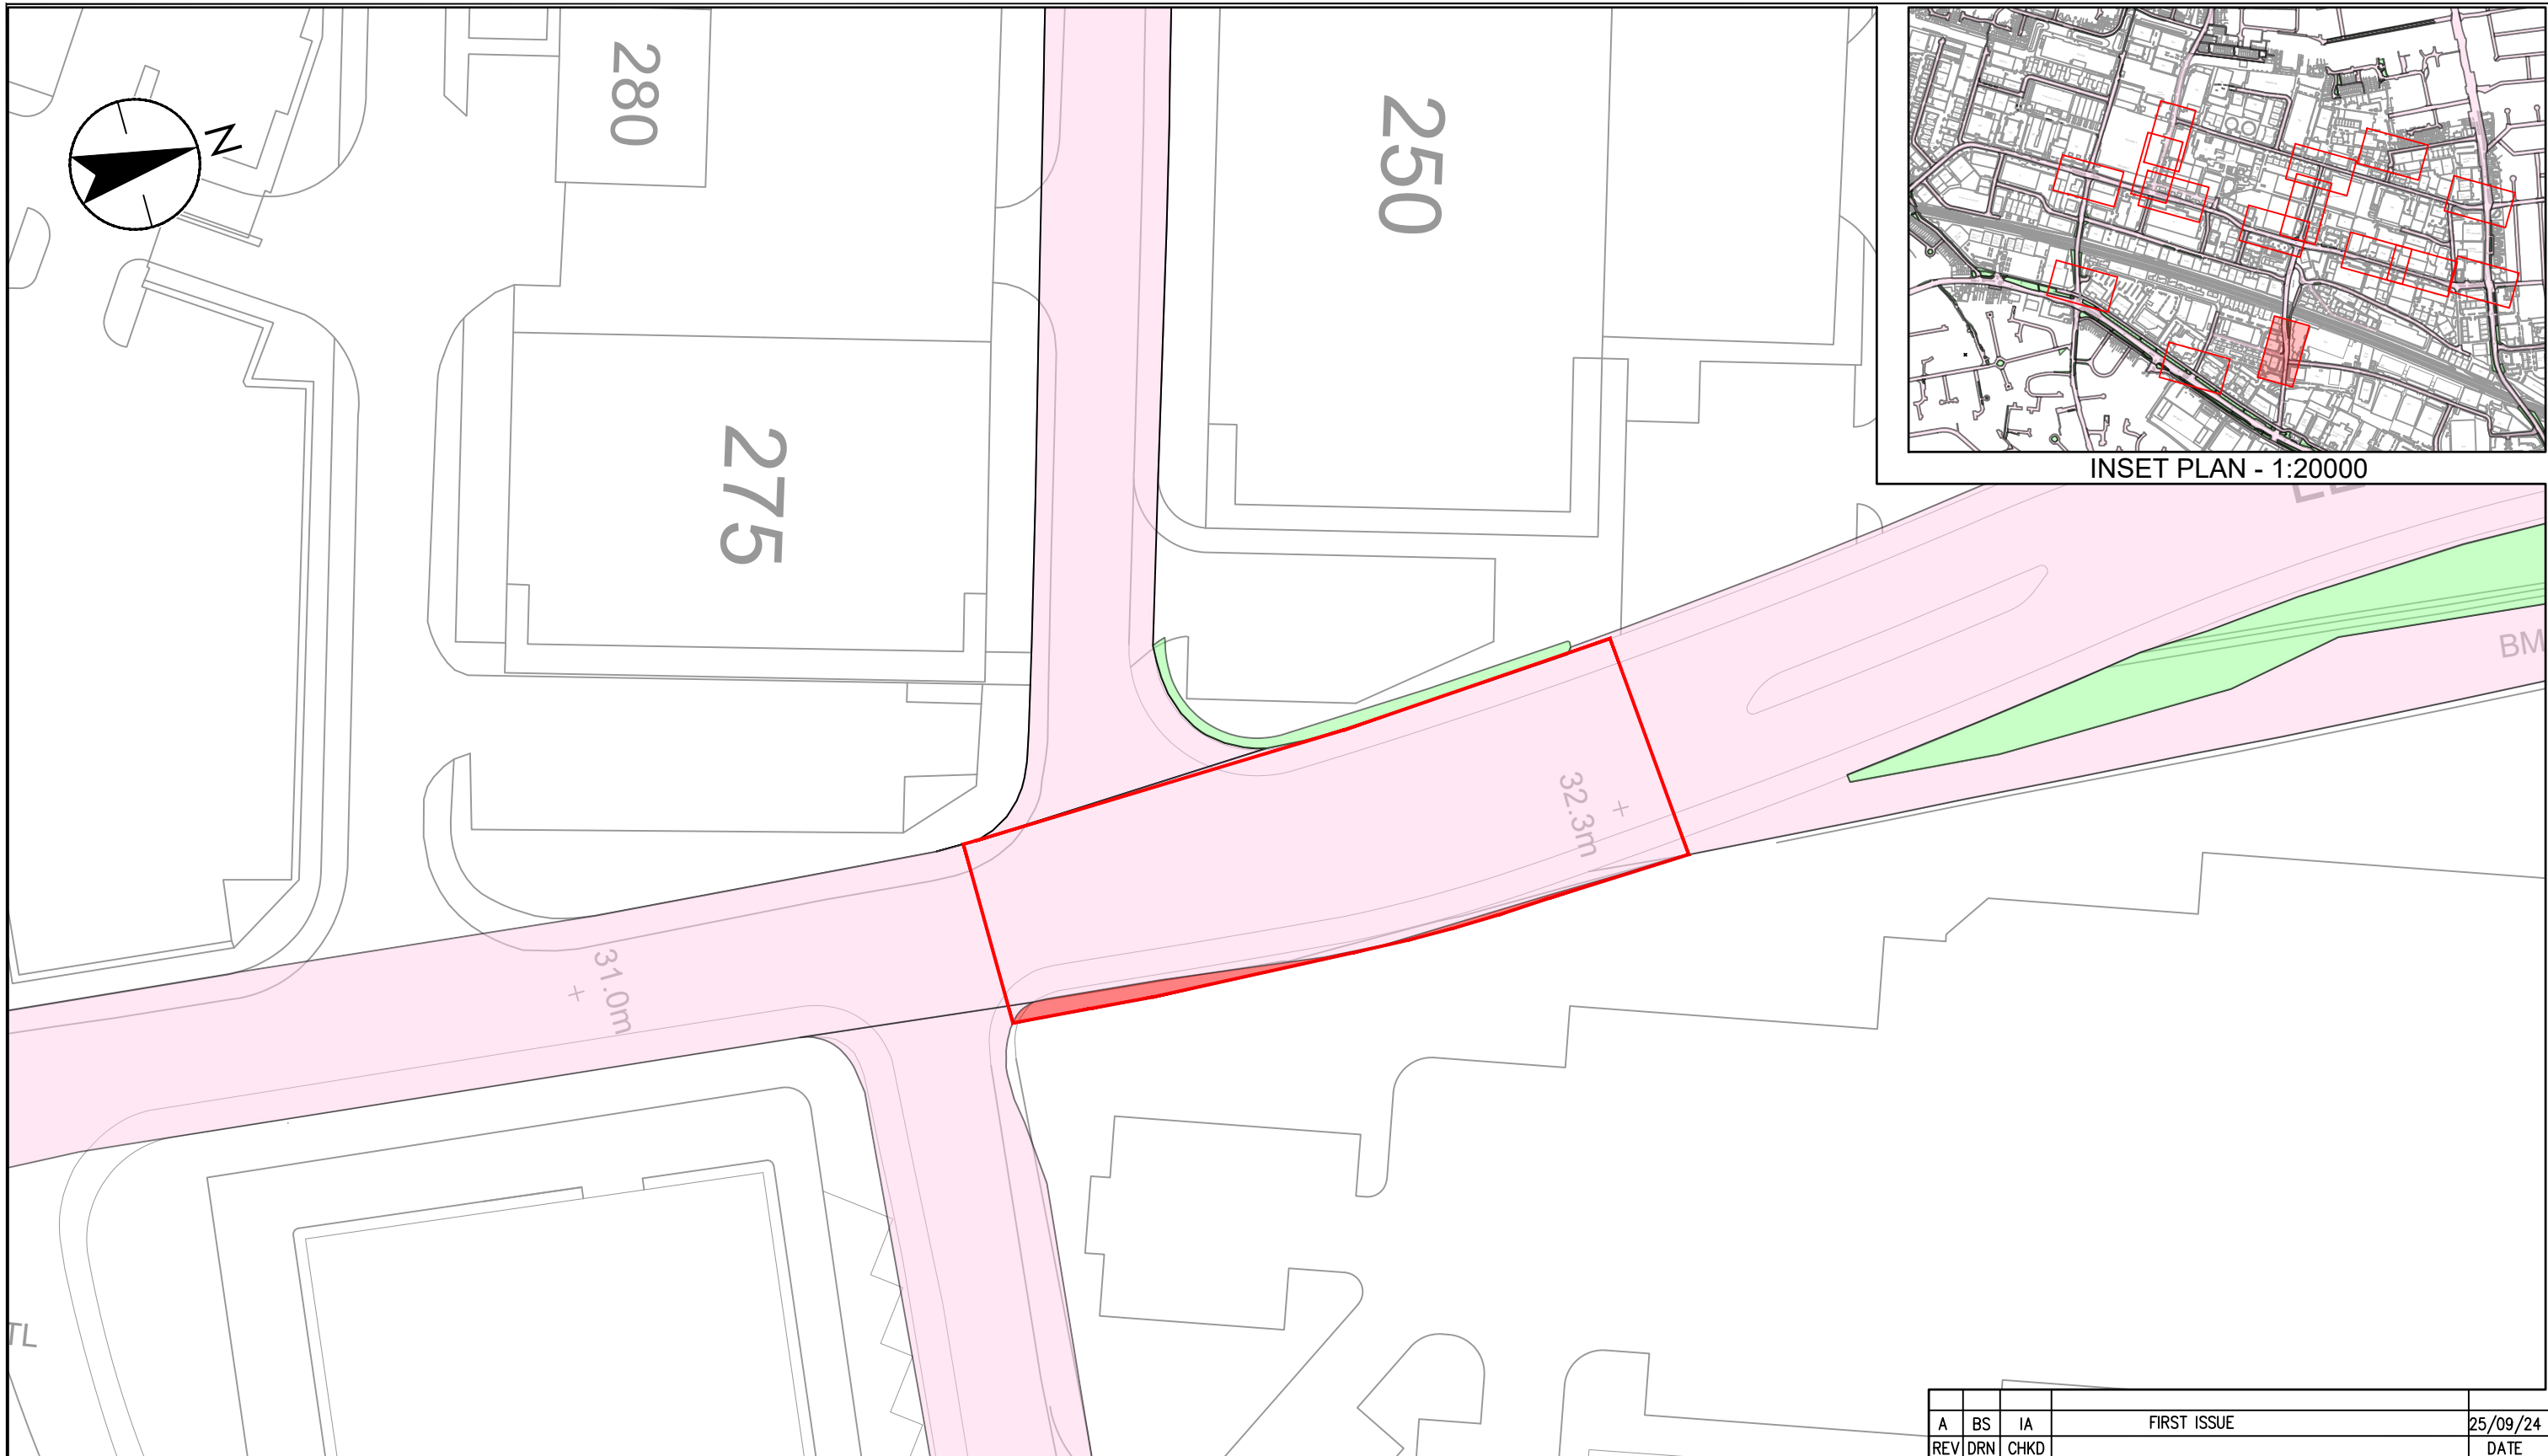

280

250

275

INSET PLAN - 1:20000

A	BS	IA	FIRST ISSUE	25/09/24
REV	DRN	CHKD	DATE	

www.slough.gov.uk  
**Slough**  
 Borough Council

Place Operations  
 Observatory House,  
 25 Windsor Road,  
 Slough, SL1 2EJ  
 Based on the Ordnance Survey map with the permission of the  
 Controller of Her Majesty's Stationery Office. © Crown copy right  
 and database right . Ordnance Survey Licence No.100019446

Title  
 SPZ PLAN 4  
 LEIGH ROAD / AJAX AVENUE

KEY:-

- WIDENING LINES
- HIGHWAY IMPROVEMENTS LAND
- HIGHWAY BOUNDARY
- HIGHWAY ADOPTED VERGE

Scale 1:500  
 Date 25/09/24  
 Drawn BS  
 Checked IA  
 Drg.No. SPZ PLAN 4