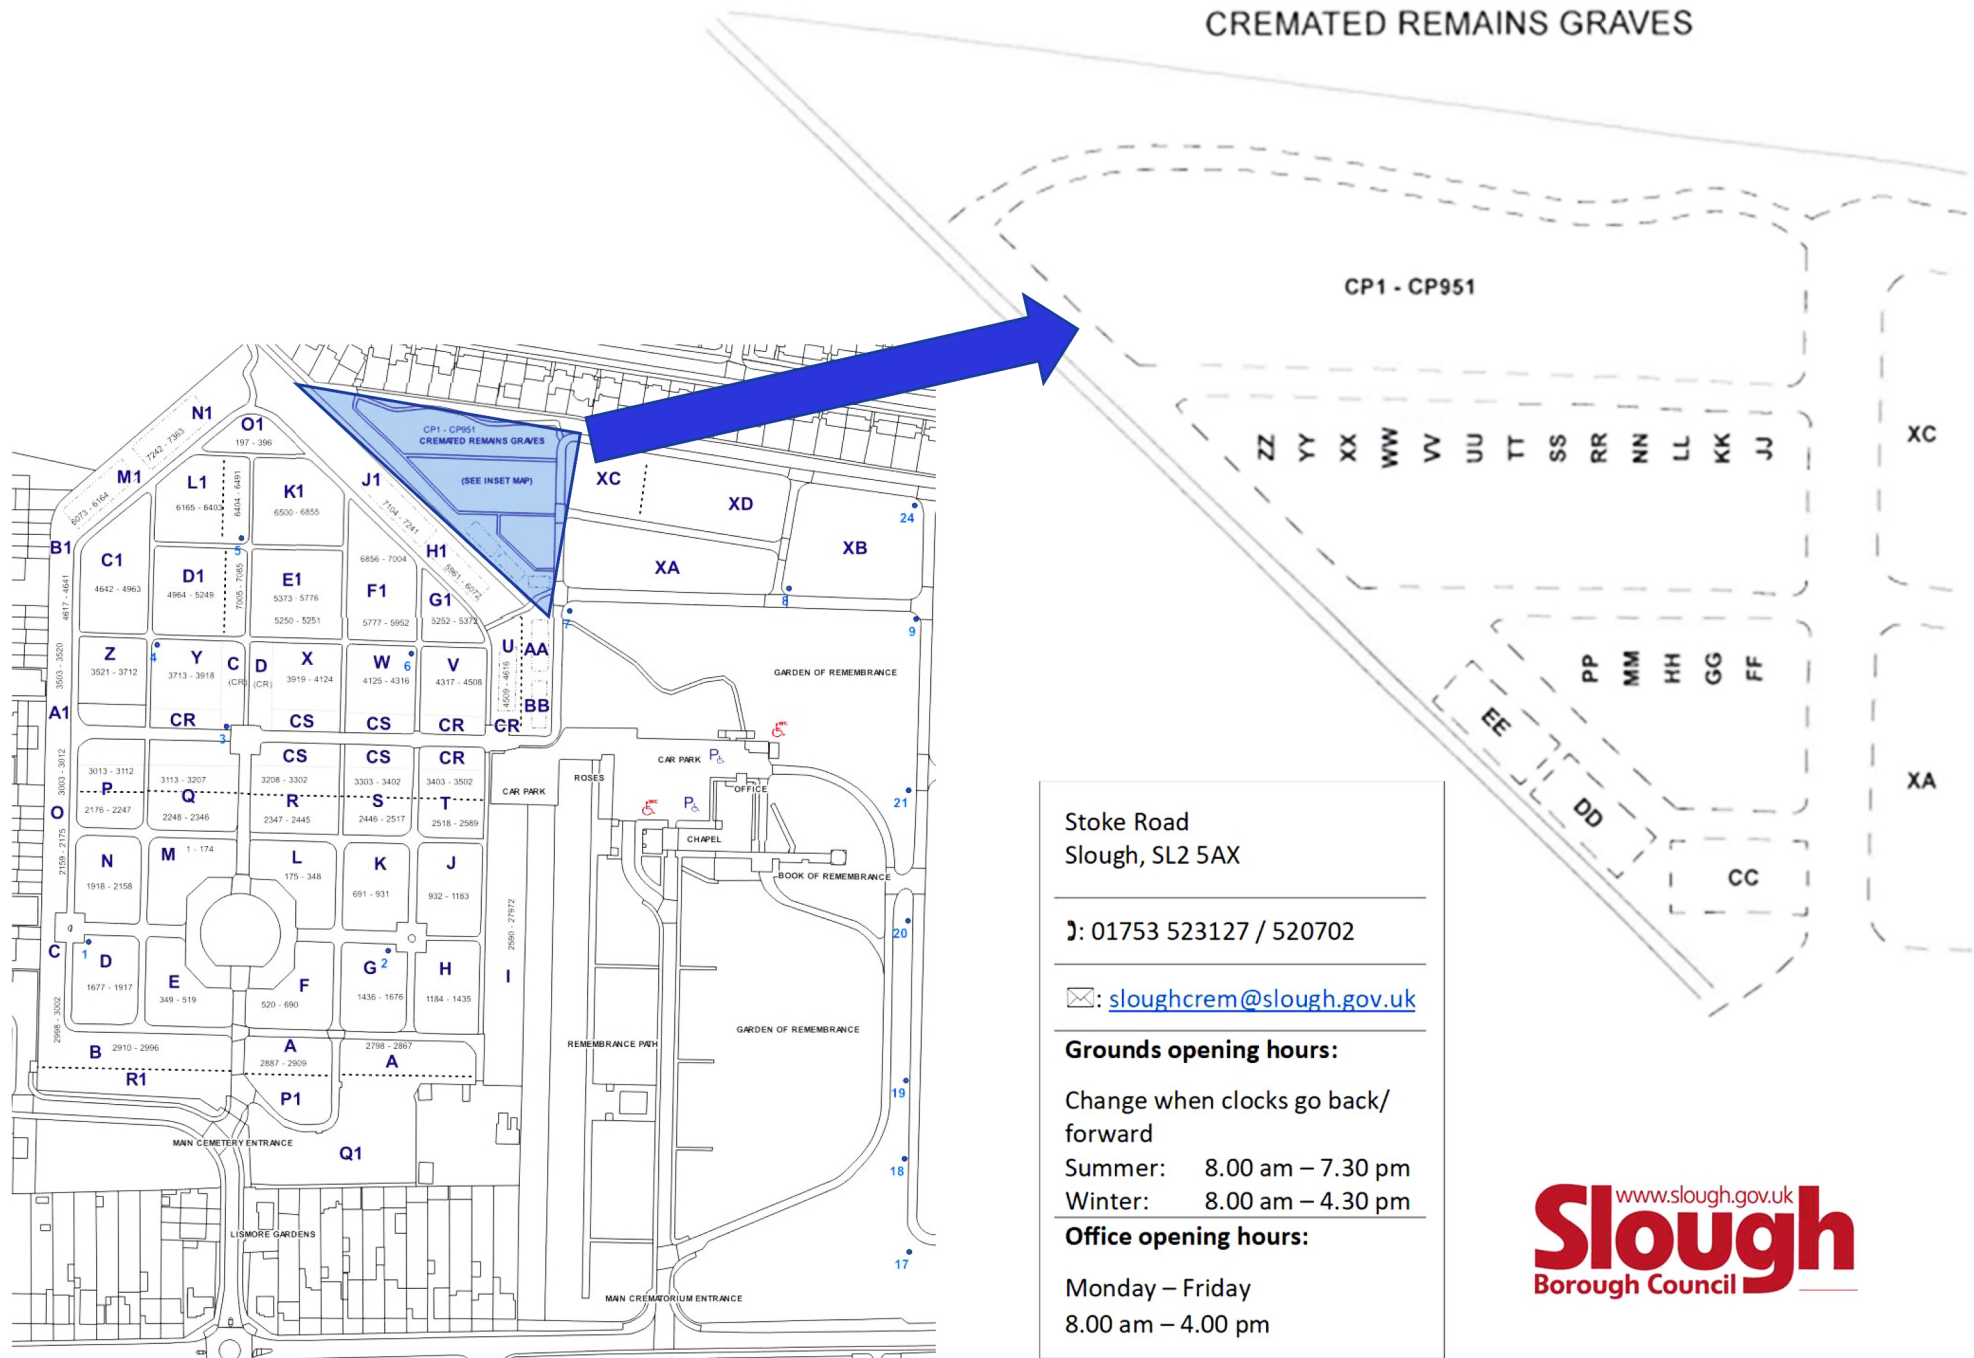

# Slough Cemetery – Cremated Remains Area Map

Stoke Road  
Slough, SL2 5AX

---

☎: 01753 523127 / 520702

---

✉: [sloughcrem@slough.gov.uk](mailto:sloughcrem@slough.gov.uk)

---

**Grounds opening hours:**  
Change when clocks go back/  
forward  
Summer: 8.00 am – 7.30 pm  
Winter: 8.00 am – 4.30 pm