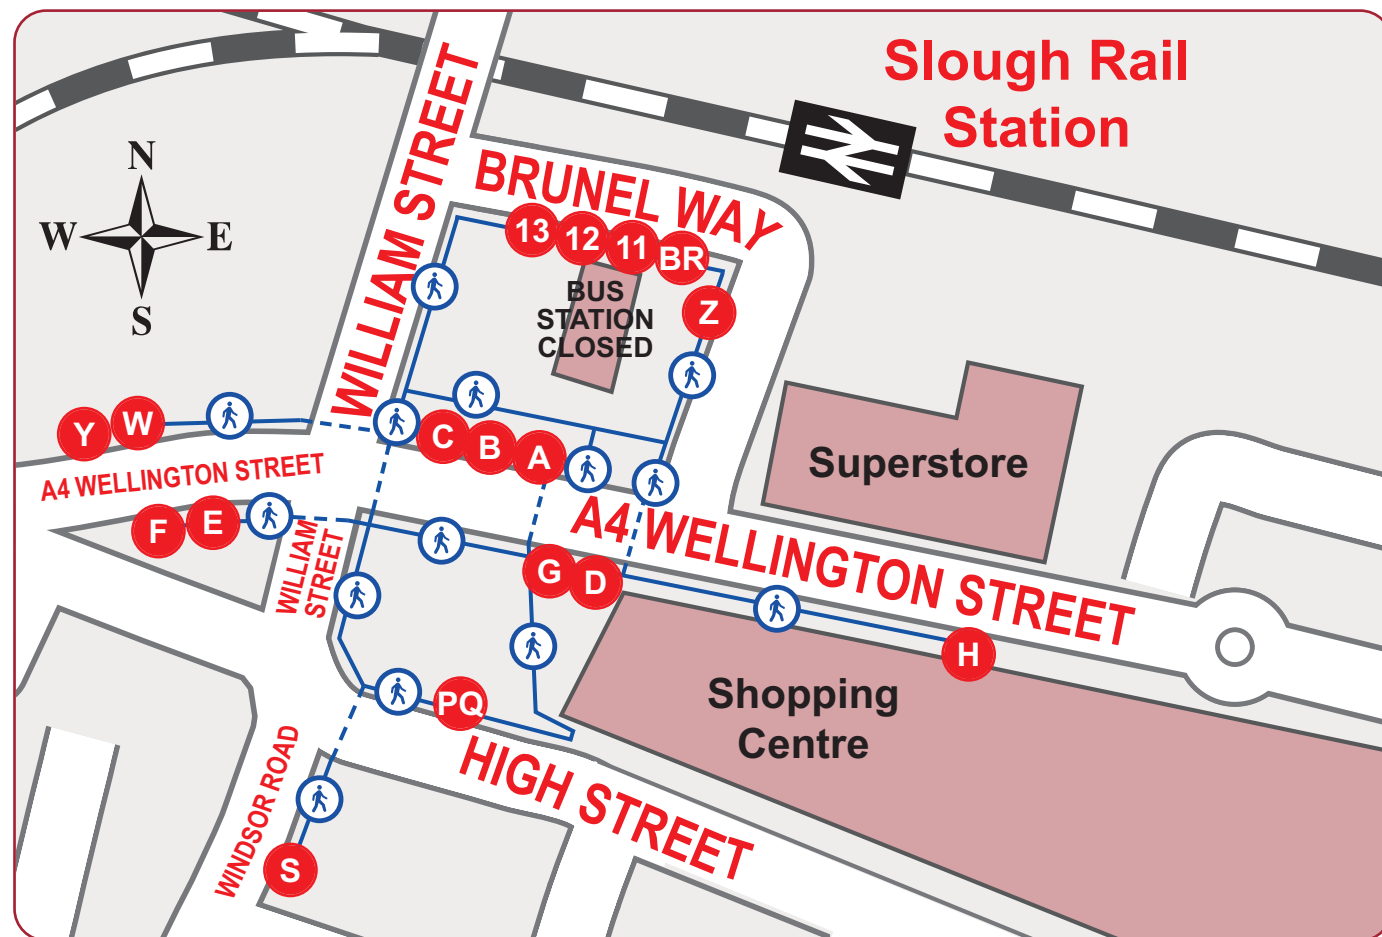

Slough Bus Station closed until further notice

Where to catch your bus in Slough Town Centre

updated from 27 August 2023

Route	Towards	Stops
2	Dedworth via Windsor	S Y
3	Uxbridge	B
5	Cippenham via Chalvey	D E H* <small>* some journeys do not serve stop H</small>
5	Heathrow Airport (Terminal 5) via Datchet and Poyle	A W* <small>* journeys at 1848 (Sun), 1945 (Sun) do not serve stop W</small>
6	Maidenhead via Bath Road	D E H* <small>* journeys at 0722 (Sat), 0815 (Sun) do not serve stop H</small>
6	Wexham Court	B W* <small>* journeys at 0742 (Sat), 0841 (Sun) do not serve stop W</small>
7	Heathrow Airport (Terminal 5) via Langley	A
7	Britwell	11 H
8	Heathrow Airport (Terminal 5) via Windsor	G S
12	Priory Estate, Burnham via Manor Park and Slough Trading Estate	12
13	Priory Estate, Burnham via Slough Trading Estate	12 F
15	Eton Wick	S Y
63, 68	Maidenhead via Dorney	A S
81	Hounslow	PQ

Route	Towards	Stops
103	High Wycombe via Beaconsfield	F G H
103	Windsor	G H S
106, 107	Amersham via Gerrards Cross	B
583	Langley, Uxbridge via Wexham Park Hospital	B W
583	Hedgerley	F G H
702	London	C W* <small>* Journeys at 0730 (Sat) and 0730 (Sun) only</small>
702	Windsor, Legoland, (Bracknell/Reading)	H S
703	Heathrow Airport (Terminal 5) via London Road and Colnbrook	C
703	Windsor, Legoland, Bracknell	H S
A4	Heathrow Airport (Central Bus Station) via London Road	B W* <small>* journeys at 0130, 0230 (Daily) do not serve stop W</small>
A4	Cippenham via Bath Road	D E H
BR	Bath Road Central	BR
WP1	Wexham Park Hospital	13
X74	High Wycombe via M40	F G