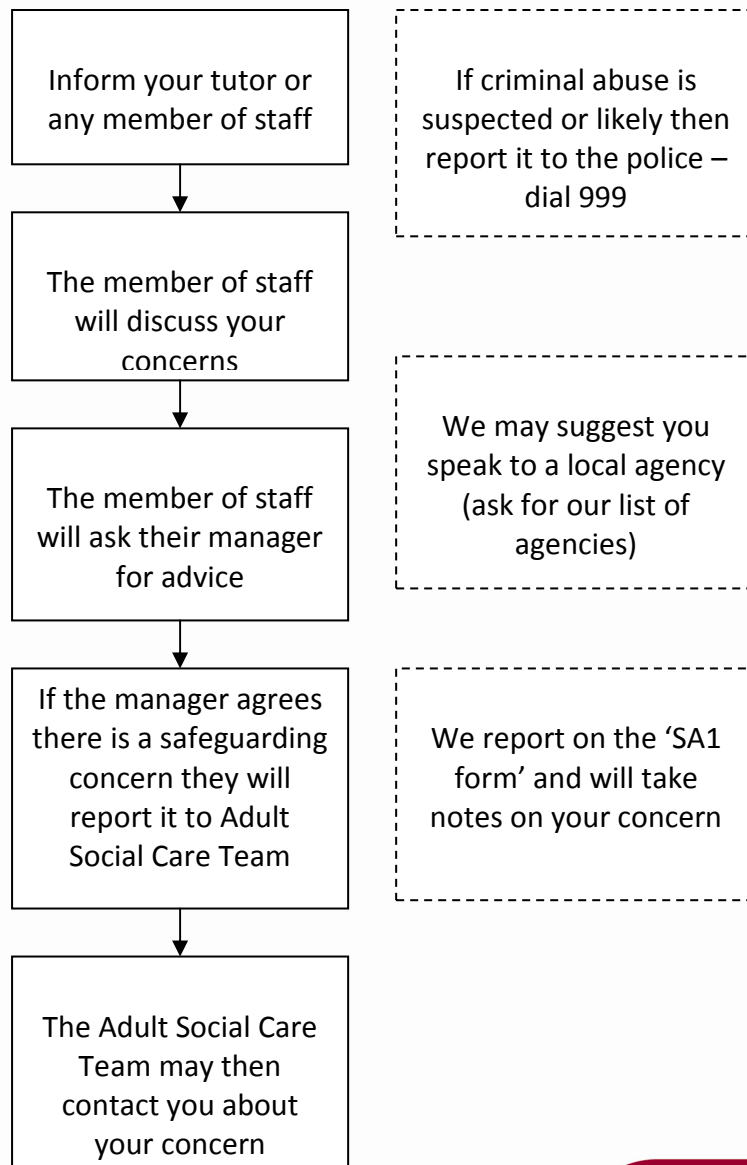

Community Learning *and* Skills Service

SAFEGUARDING FOR LEARNERS

What to do if you are at risk of or being abused or neglected in some way

SAFEGUARDING FOR LEARNERS

USEFUL CONTACTS

General

Urgent Police or medical assistance	999
Crimestoppers	0800 555 111
Victim Support	0845 3030 900
Stop Hate UK	0800 138 1625
Prevent Engagement Team (Thames Valley Police)	01753 506291/506059
national Anti-Terrorist Hotline (at any time and in complete confidence)	0800 789 321
Any suspected crime call Police:	08458 505 505