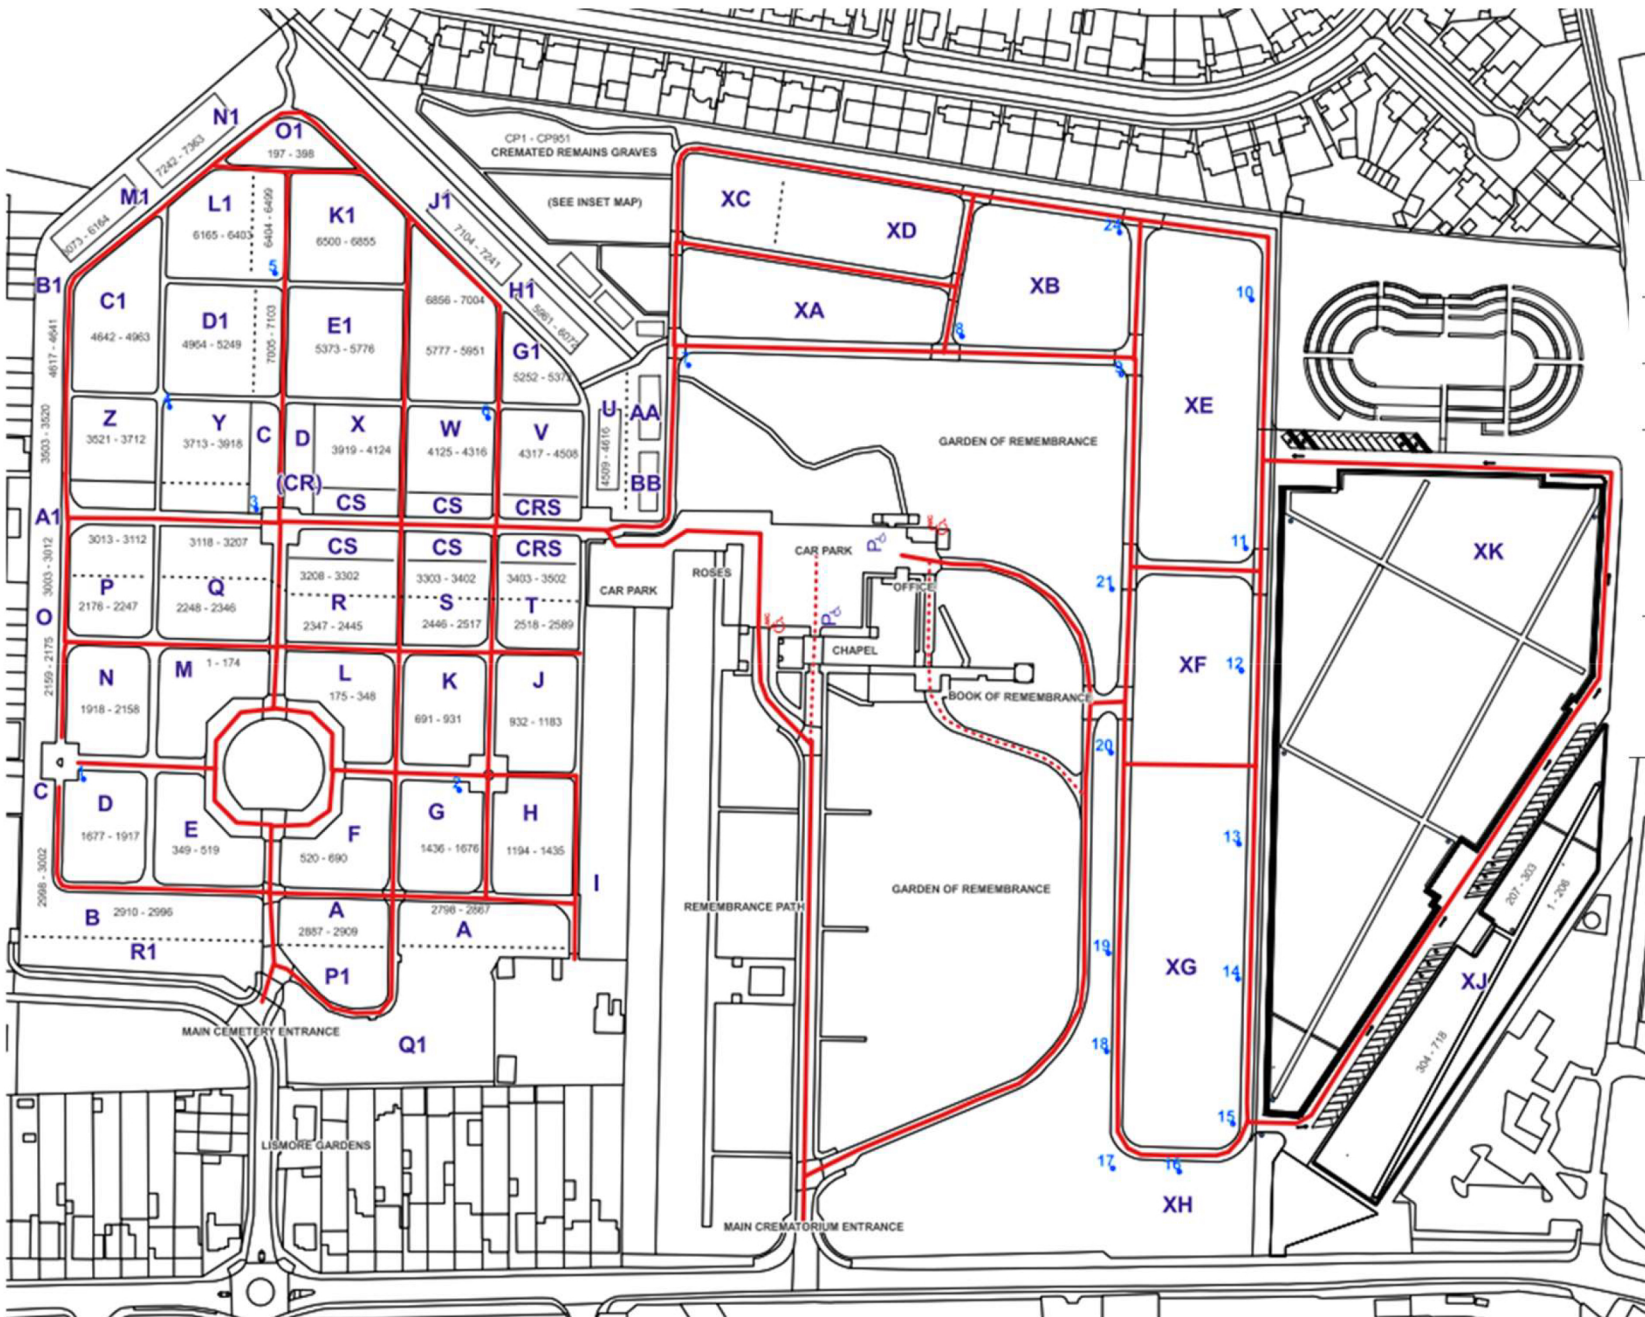

Slough Cemetery & Crematorium – Grounds Map

Stoke Road
Slough, SL2 5AX

T: 01753 523127 / 520702

E: sloughcrem@slough.gov.uk

Grounds opening hours:
Change when clocks go back/forward
Summer: 8.00 am – 7.30 pm
Winter: 8.00 am – 4.30 pm

Office opening hours:
Monday – Friday
8.00 am – 4.00 pm

Map Key

- - - Funeral Cortege Only
- Public Vehicular Access
- Water Taps
- P Disabled Parking
- WC Toilet