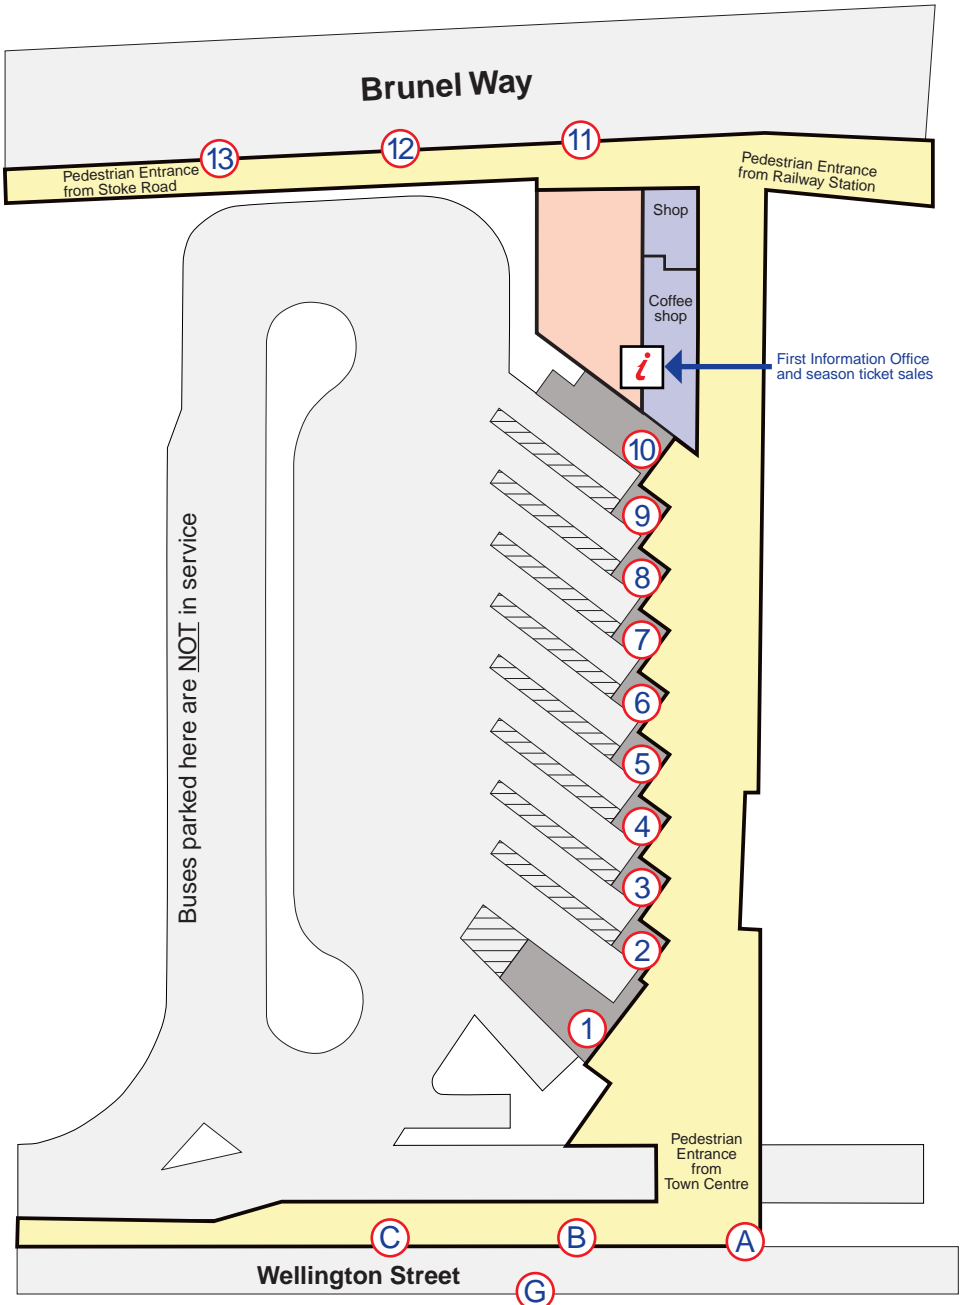

Slough bus map and bus station guide

April 2014

Slough Bus Station

Use yellow areas ONLY to access bus stops

Index to stops

- ① 81 to Hounslow
- ② 58 to Uxbridge
78 to Terminal 5
- ③ 6, 6A to Wexham Park Hospital
7 to Uxbridge
- ④ 74 to High Wycombe
X74 to High Wycombe
- ⑤ 58 to Britwell
78 to Britwell/Burnham
- ⑥ 75 to Maidenhead
76 to Cippenham
- ⑦ 5 to Chalvey and
Cippenham
- ⑧ 71 to Terminal 5
77 to Dedworth
- ⑨ 60 to Eton Wick
63/68 to Maidenhead
- ⑩ 191 to Bracknell
702 to Bracknell
- ⑪ 1B to Britwell
2 to Priory Estate
- ⑫ 5 to Manor Park
335 to Chalfont
Common
353 to Amersham
- ⑬ WP1 to Wexham Park
Hospital
- A 75 to Heathrow Central
76 to Heathrow Central
- B 60 to Terminal 5
77 to Terminal 5
- C 583 to Uxbridge
701 to London Victoria
702 to London Victoria
- G 583 to Hedgerley

Slough Bus Route Map

April 2014

Based on the Ordnance Survey map with the permission of the Controller of her Majesty's Stationery Office (C) Crown copyright 2008. Licence no. 100019446