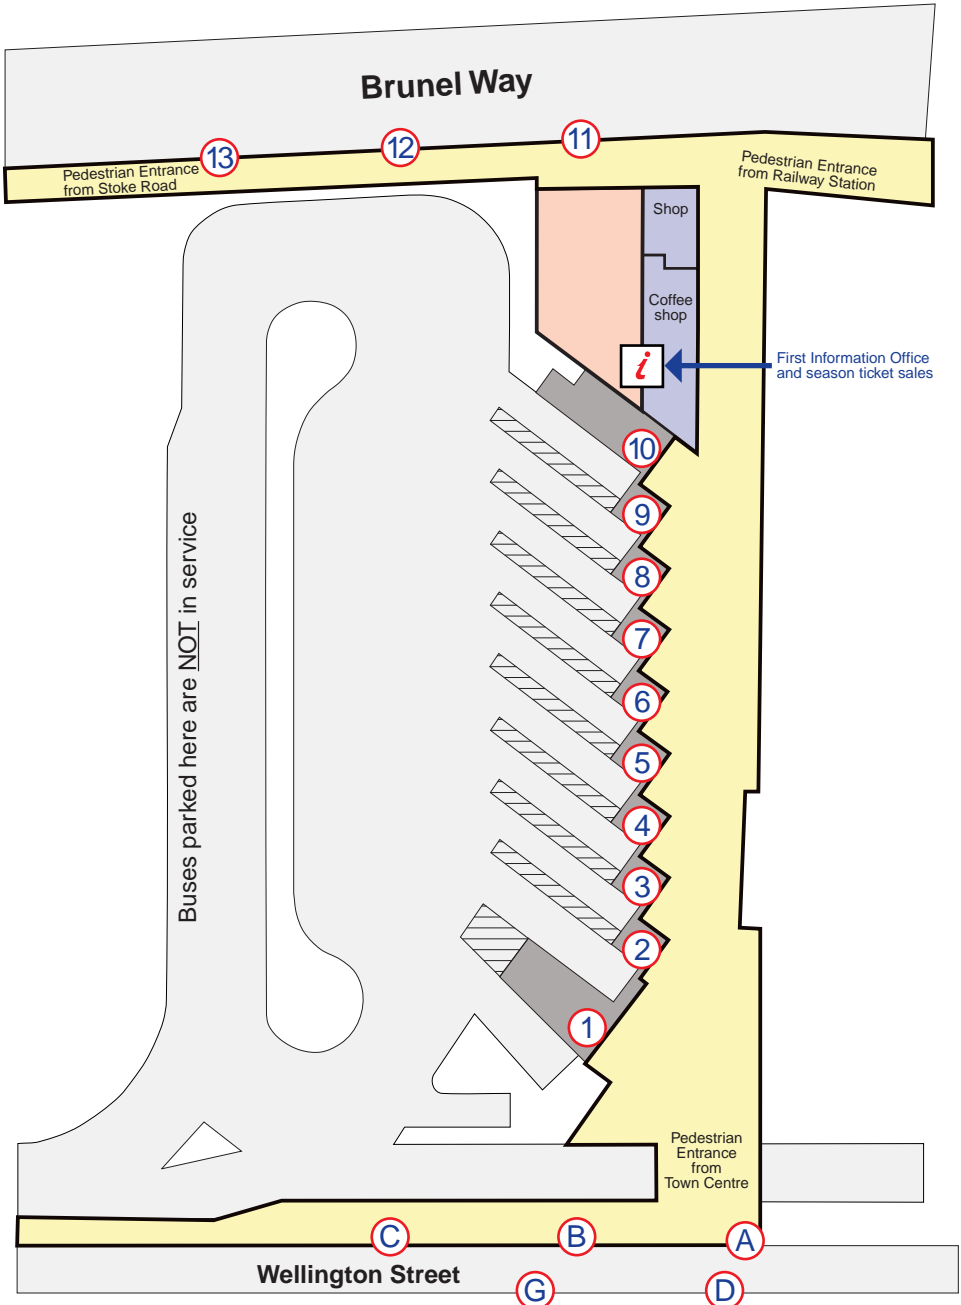

# Slough bus map and bus station guide

July 2017

# Slough Bus Route Map

July 2017

# Slough Bus Station

Use yellow areas ONLY to access bus stops

## Index to stops

- ① 81 to Hounslow
- ② 3 to Uxbridge
- ④ 4 to Maidenhead
- ⑤ 5 to Cippenham
- ⑥ 74 to High Wycombe  
X74 to High Wycombe
- ⑦ 10/11 to Heathrow,  
Terminal 5
- ⑧ 2 to Dedworth  
8 to Heathrow,  
Terminal 5
- ⑨ 15 to Eton Wick  
350 to Luton Airport  
63/68 to Maidenhead
- ⑩ 702 to Bracknell  
N7 to Heathrow
- ⑪ 12 to Burnham
- ⑫ 1 to Britwell  
13 to Haymill Road
- ⑬ WP1 to Wexham  
Park Hospital  
335 to Chalfont  
Common  
353 to Amersham
- A 1 to Britwell
- C 702 to London,  
Victoria
- D 583 to Uxbridge  
6 to Wexham Court
- G 7 to Heathrow