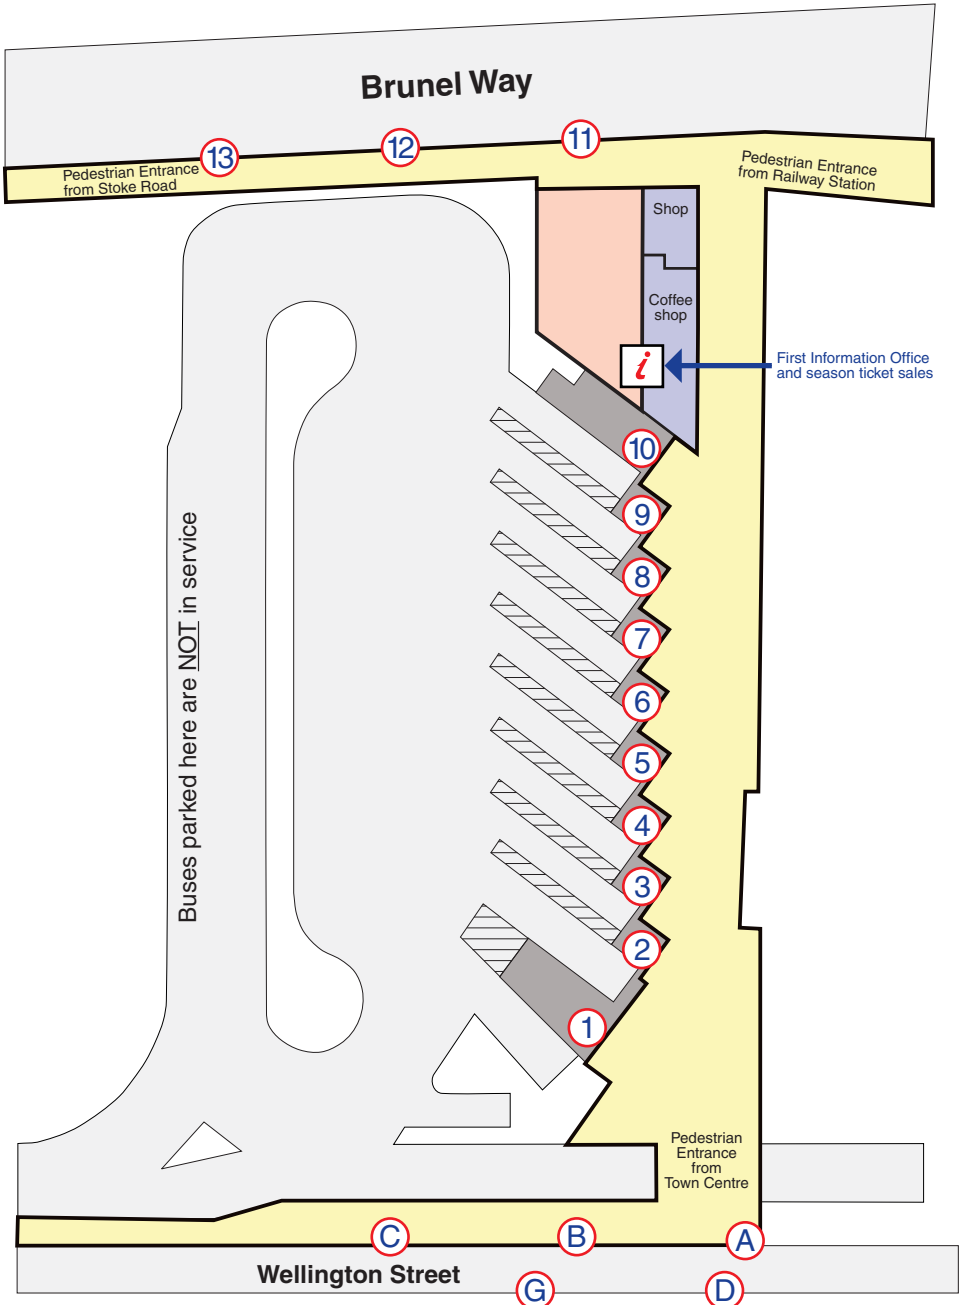

# Slough bus map and bus station guide

May 2018

# Slough Bus Route Map

May 2018

# Slough Bus Station

Use yellow areas ONLY to access bus stops

## Index to stops

- ① **81** to Hounslow
- ② **3** to Uxbridge
- ③ **15** to Eton Wick  
**15/15A** to Maidenhead  
**63/68** to Maidenhead
- ④ **4** to Maidenhead
- ⑤ **5** to Cippenham
- ⑥ **74** to High Wycombe  
**X74** to High Wycombe
- ⑦ **2** to Dedworth  
**10S** to Datchet  
**11** to Wraybury
- ⑧ **8** to Heathrow, Terminal 5
- ⑩ **702/703** to Bracknell  
**7** to Heathrow  
(between 21.00 and 00.00)
- ⑪ **12** to Burnham  
**13** to Haymill Road
- ⑫ **1** to Britwell
- ⑬ **WP1** to Wexham Park Hospital  
**335** to Chalfont Common  
**353** to Amersham
- Ⓐ **1** to Britwell
- Ⓒ **702** to London, Victoria  
**703** to Heathrow, Terminal 5
- Ⓓ **583** to Uxbridge  
**6** to Wexham Court
- Ⓖ **7** to Heathrow  
(between 03.00 and 20.30)