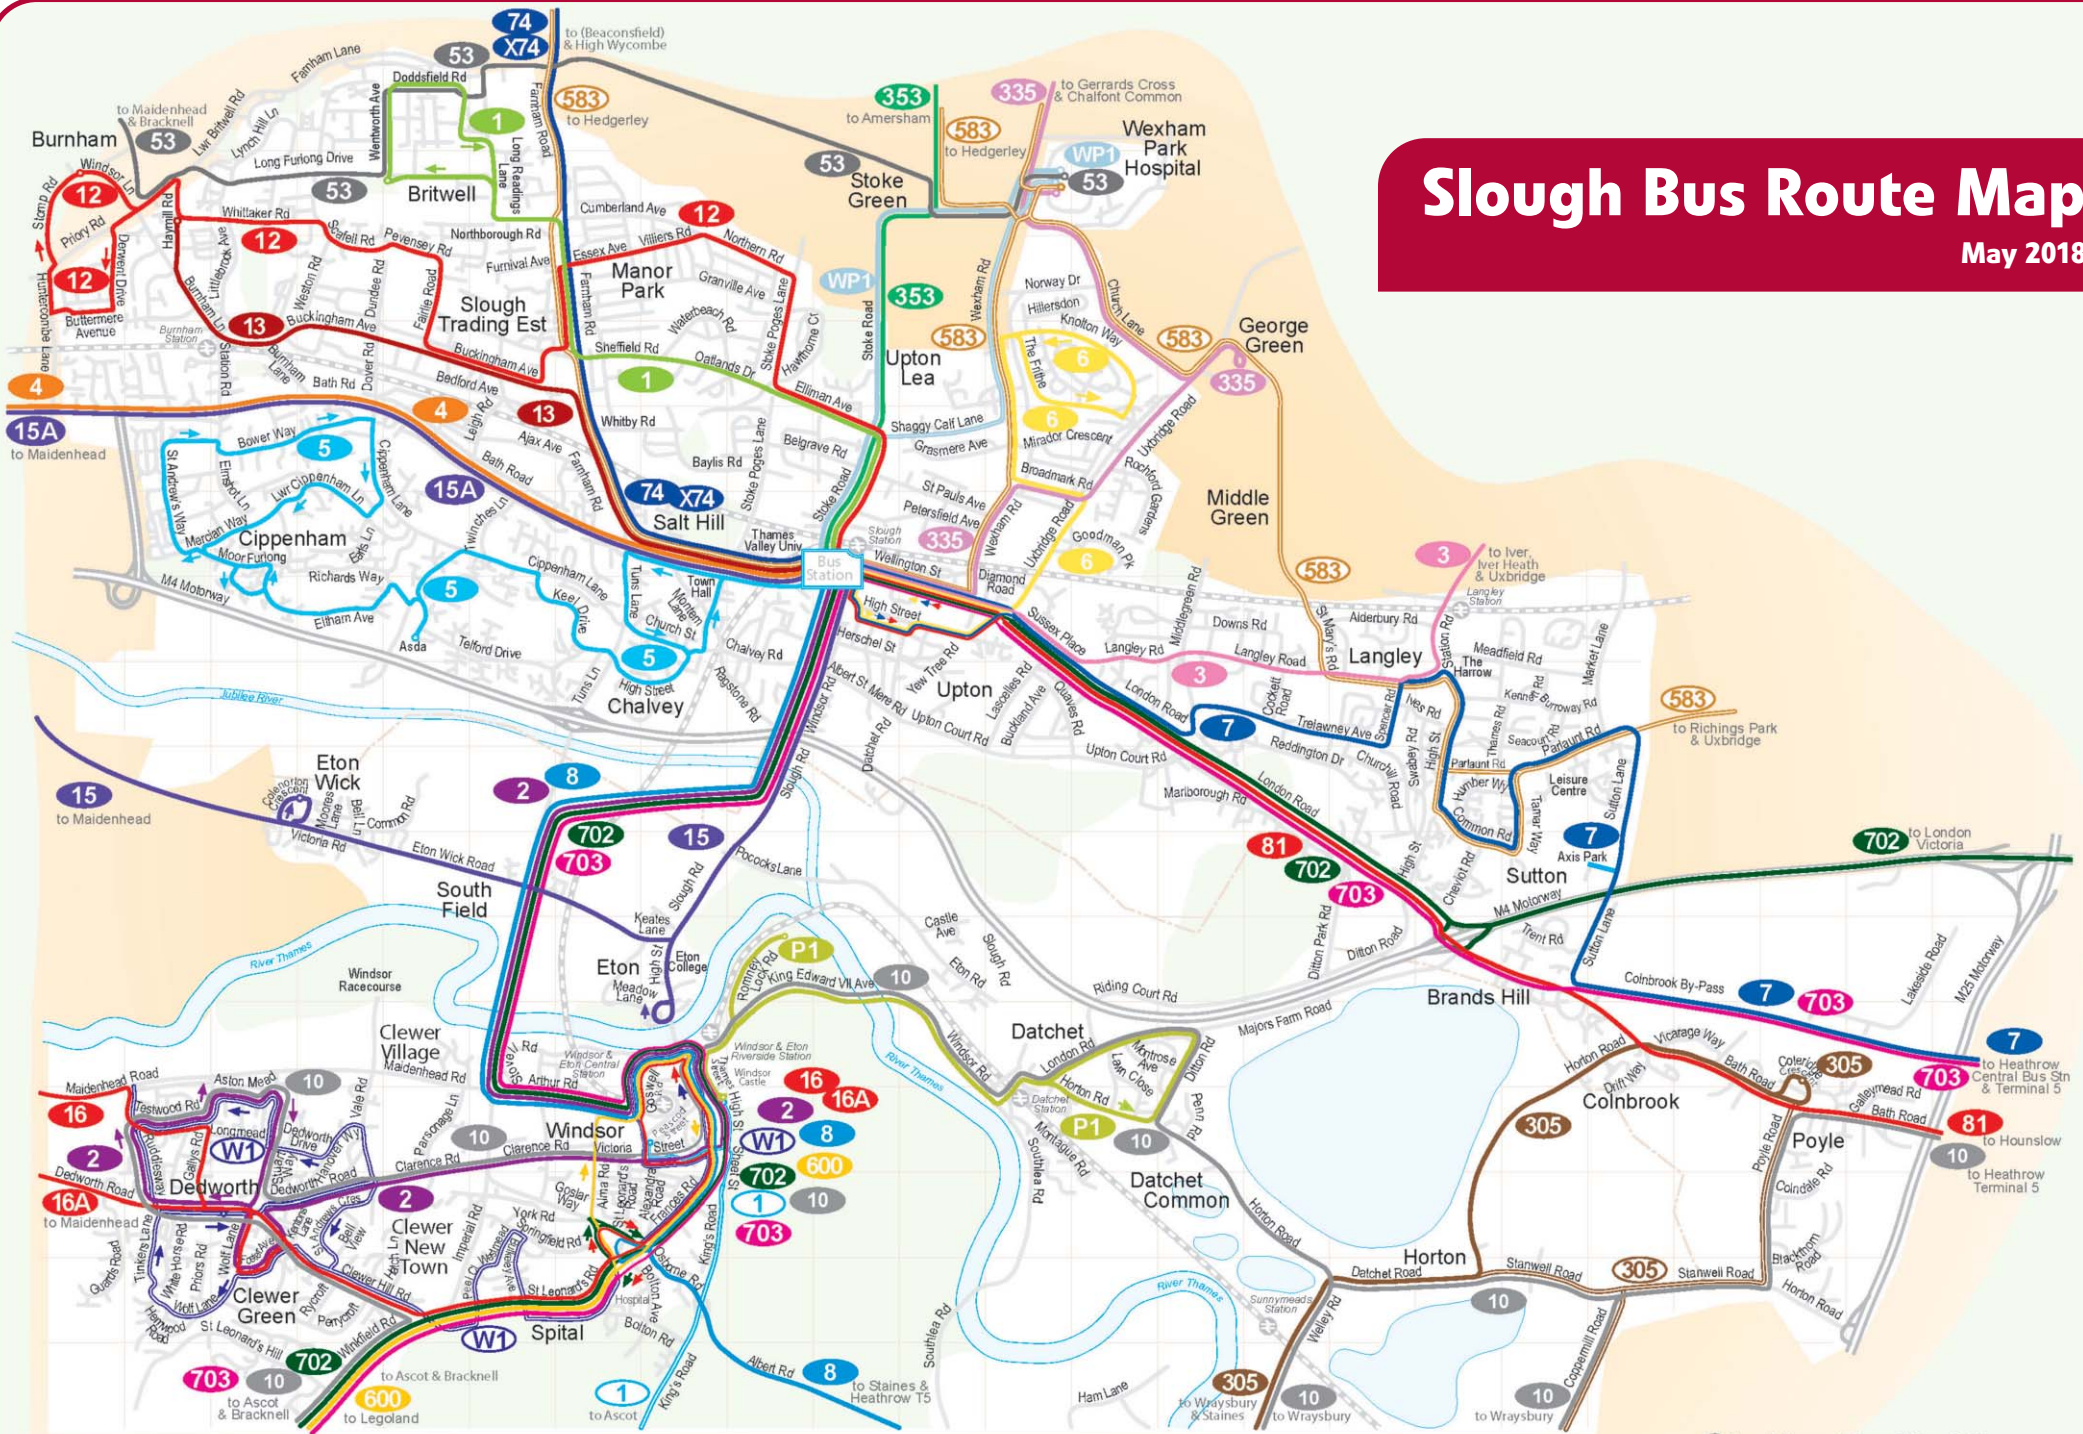

# Slough bus map and bus station guide

May 2018

# Slough Bus Route Map

May 2018

# Slough Bus Station

Use yellow areas ONLY to access bus stops

## Index to stops

- ① **81** to Hounslow
- ② **3** to Uxbridge
- ③ **15** to Eton Wick  
**15/15A** to Maidenhead  
**63/68** to Maidenhead
- ④ **4** to Maidenhead
- ⑤ **5** to Cippenham
- ⑥ **74** to High Wycombe  
**X74** to High Wycombe
- ⑦ **2** to Dedworth  
**10S** to Datchet  
**11** to Wraybury
- ⑧ **8** to Heathrow, Terminal 5
- ⑩ **702/703** to Bracknell  
**7** to Heathrow  
(between 21.00 and 00.00)
- ⑪ **12** to Burnham  
**13** to Haymill Road
- ⑫ **1** to Britwell
- ⑬ **WP1** to Wexham Park Hospital  
**335** to Chalfont Common  
**353** to Amersham
- Ⓐ **1** to Britwell
- Ⓒ **702** to London, Victoria  
**703** to Heathrow, Terminal 5
- Ⓓ **583** to Uxbridge  
**6** to Wexham Court
- Ⓖ **7** to Heathrow  
(between 03.00 and 20.30)